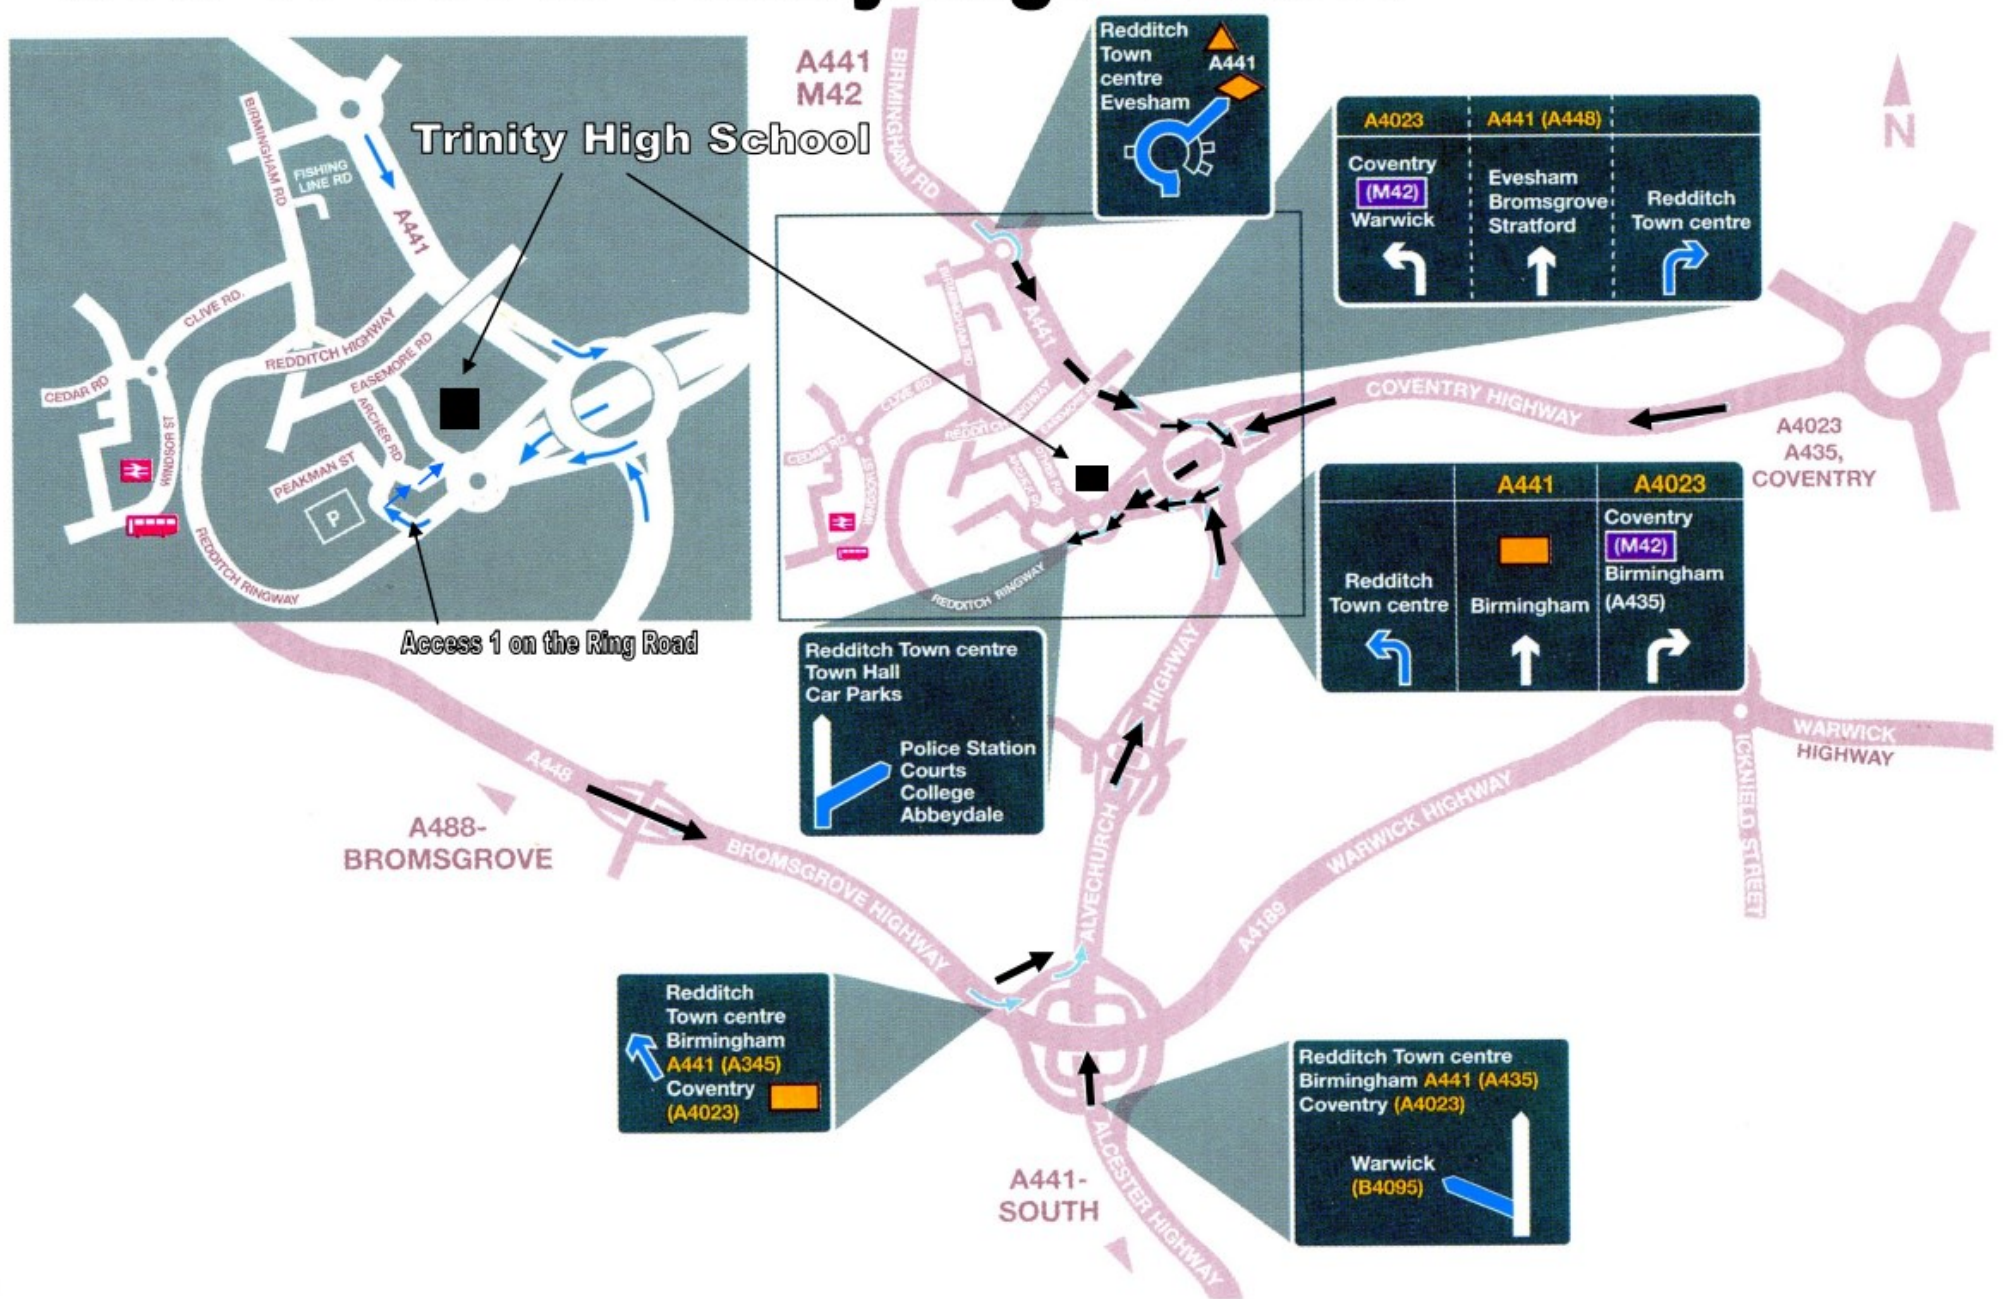

How to Get to Trinity High School

Venue Address : Trinity High School, Grove Street, Redditch Town Centre, **B98 8DS**

From M42 Junction 2: Exit M42 Motorway at Junction 2 (Birmingham (Southbound) A441 Services) at the roundabout take the Redditch A441 exit. At the end of the Alvechurch bypass at the roundabout go left, (1st exit), go straight on at the traffic lights & straight on at the next roundabout keeping on the A441. At next roundabout take the 2nd exit (Evesham A441). Passing the Sainsbury's store on right-hand-side. Go straight on at the next traffic lights moving into the outside lane. At the next roundabout take the 3rd exit toward the town centre. At the bottom of the slip road get over to the outside lane going straight on at the island following Trinity High School signs (Ring Road - access 1). Take access 1, turn right at first cross roads into Grove Street. Pass the County Court building on your left. At the next junction go straight on (you can't do anything else). Just before the road gets to the island turn right and into the Trinity High school grounds.

From M42 Junction 3: Exit M42 Motorway and take the A435 Birmingham / Redditch / Evesham exit. Follow the A435 dual carriageway for around 2 miles until the inside lane filters off for the A4023 road to Redditch and the town centre. Take this route and at the next set of traffic lights (for the Amazon Centre) carry straight on to the next roundabout. Go straight on taking the 3rd exit towards Redditch Town Centre. Eventually you will arrive at an island get over to the outside lane going straight on at the island following Trinity High School signs (Ring Road - access 1). Take access 1, turn right at first cross roads into Grove Street. Pass the County Court building on your left. At the next junction go straight on (you can't do anything else). Just before the road gets to the island turn right and into the Trinity High school grounds.