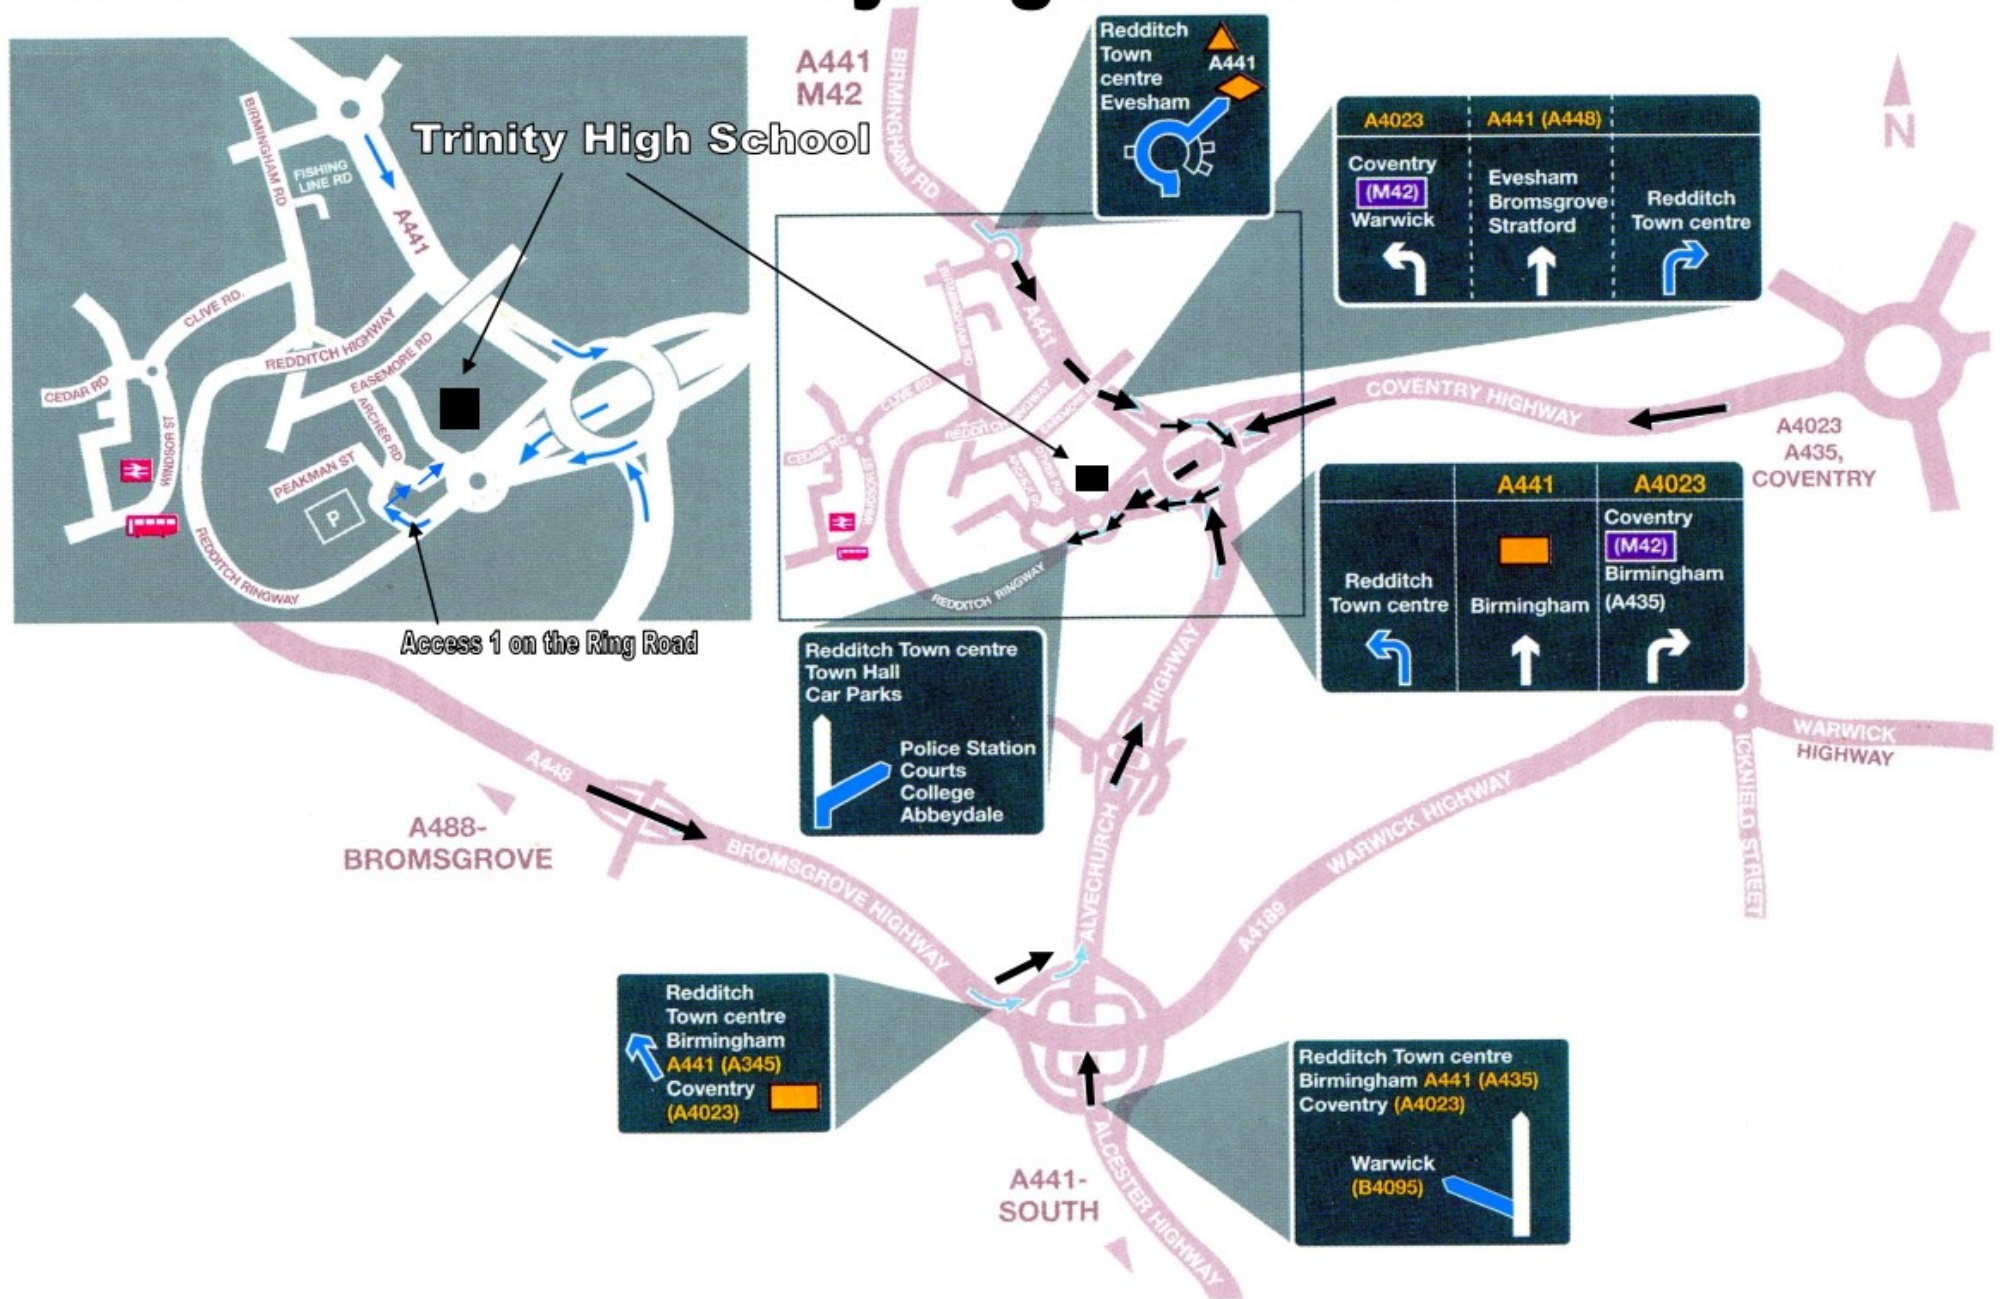

How to Get to Trinity High School

Venue Address : Trinity High School, Grove Street, Redditch Town Centre, **B98 8DS**

From M42 Junction 2: Exit M42 Motorway at Junction 2 (Birmingham (Southbound) A441 Services) at the roundabout take the Redditch A441 exit. At the end of the Alvechurch bypass at the roundabout go left, (1st exit), go straight on at the traffic lights & straight on at the next roundabout keeping on the A441. At next roundabout take the 2nd exit (Evesham A441). Passing the Sainsbury's store on right-hand-side. Go straight on at the next traffic lights moving into the outside lane. At the next roundabout take the 3rd exit toward the town centre. At the bottom of the slip road get over to the outside lane going straight on at the island following Trinity High School signs (Ring Road - access 1). Take access 1, turn right at first cross roads into Grove Street. Pass the Police Station. At the next junction go straight on. Just before the road gets to the island turn right and into the Trinity High school grounds.

From M42 Junction 3: Exit M42 Motorway and take the A435 Birmingham / Redditch / Evesham exit. Follow the A435 dual carriageway for around 2 miles until the inside lane filters off for the A4023 road to Redditch and the town centre. Take this route and at the next set of traffic lights (for the Amazon Centre) carry straight on to the next roundabout. Go straight on taking the 3rd exit towards Redditch Town Centre. Eventually you will arrive at an island get over to the outside lane going straight on at the island following Trinity High School signs (Ring Road - access 1). Take access 1, turn right at first cross roads into Grove Street. Pass the Police Station. At the next junction go straight on. Just before the road gets to the island turn right and into the Trinity High school grounds.